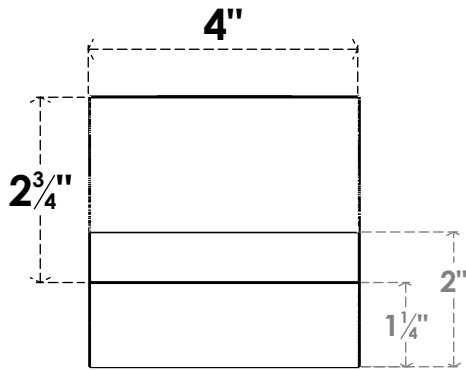

# ITEM NUMBER: RFTURO040X04000X28000X004RID00RCPR

4"W X 4"H X 28"L TIMBERTHANE ROUGH CEDAR RIDGEWOOD FAUX WOOD OPEN RAFTER TAIL, 4"L END, PRIMED TAN

## SIDE PROFILE