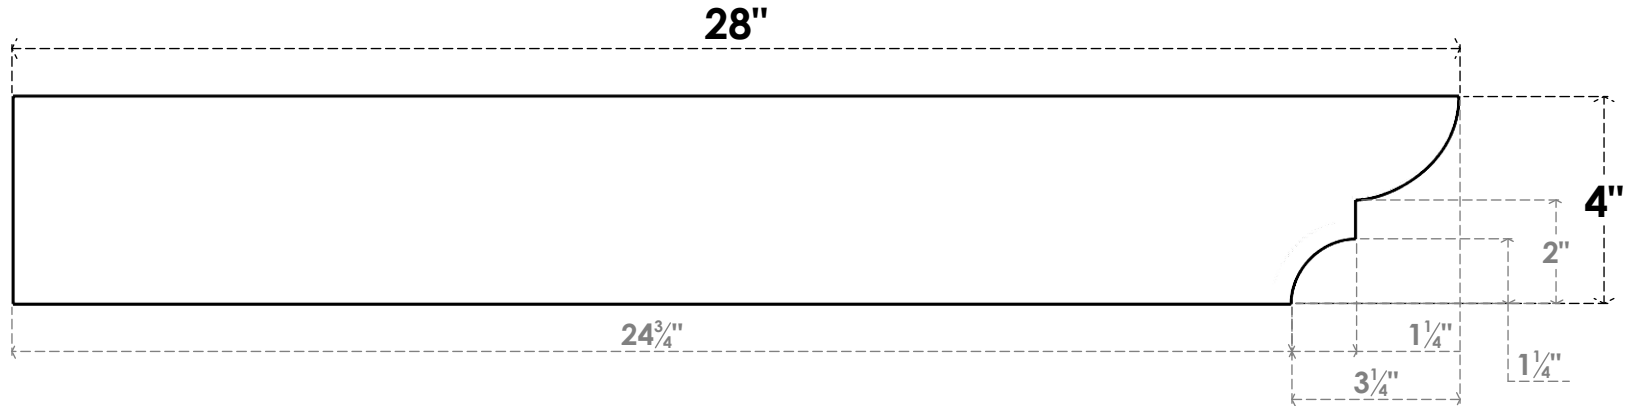

# ITEM NUMBER: RFTURO040X04000X28000X004RID00RCPR

4"W X 4"H X 28"L TIMBERTHANE ROUGH CEDAR RIDGEWOOD FAUX WOOD OPEN RAFTER TAIL, 4"L END, PRIMED TAN

## SIDE PROFILE